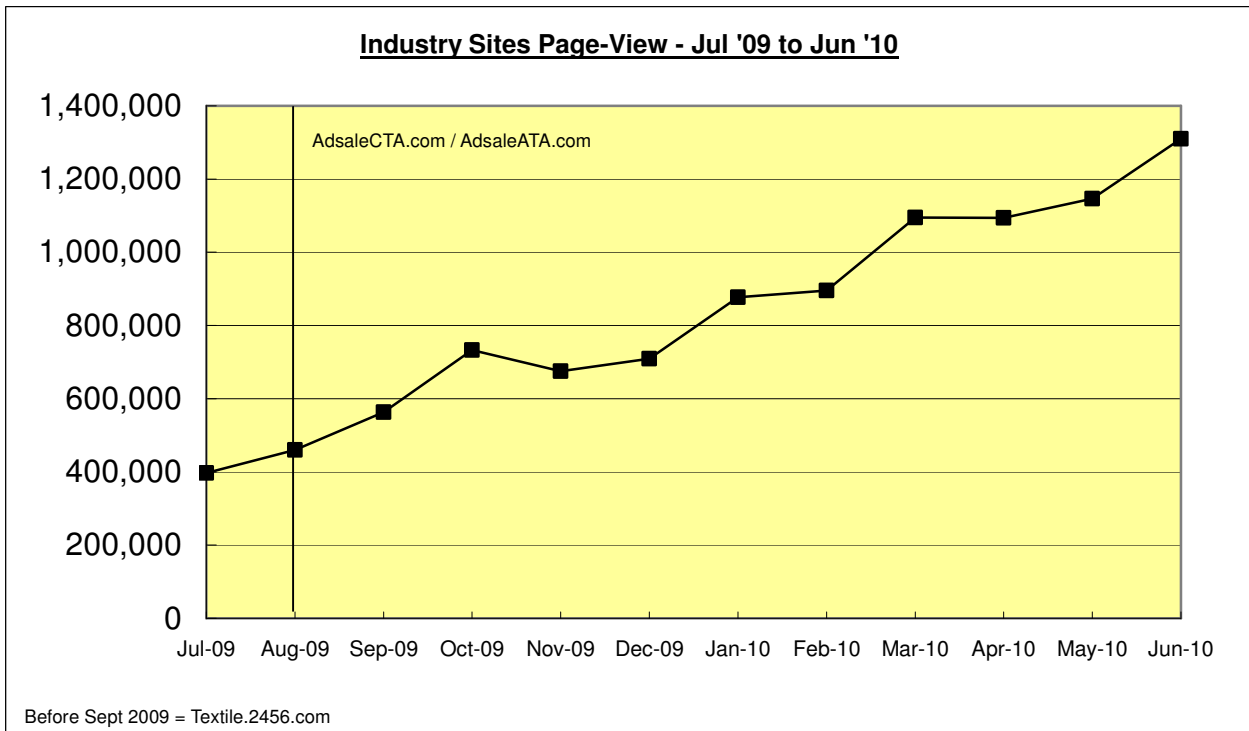

### Page-View

- Monthly average: 829,563
- Highest month: 1,310,350

### Unique Visitors

- Monthly average: 16,627
- Highest month: 19,958

(Remarks: Information from WebTrends report of 30/06/2010)