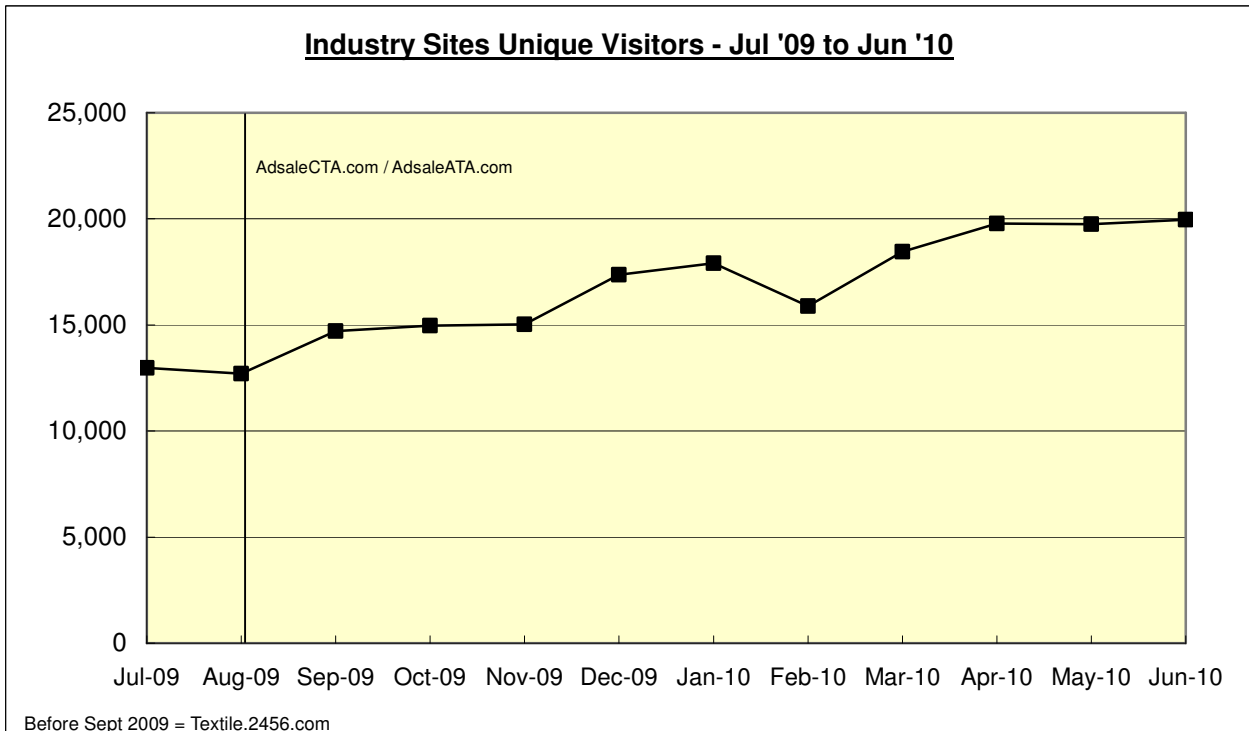

### Page-View

- Monthly average: 829,563
- Highest month: 1,310,350

### Unique Visitors

- Monthly average: 16,627
- Highest month: 19,958

(Remarks: Information from WebTrends report of 30/06/2010)