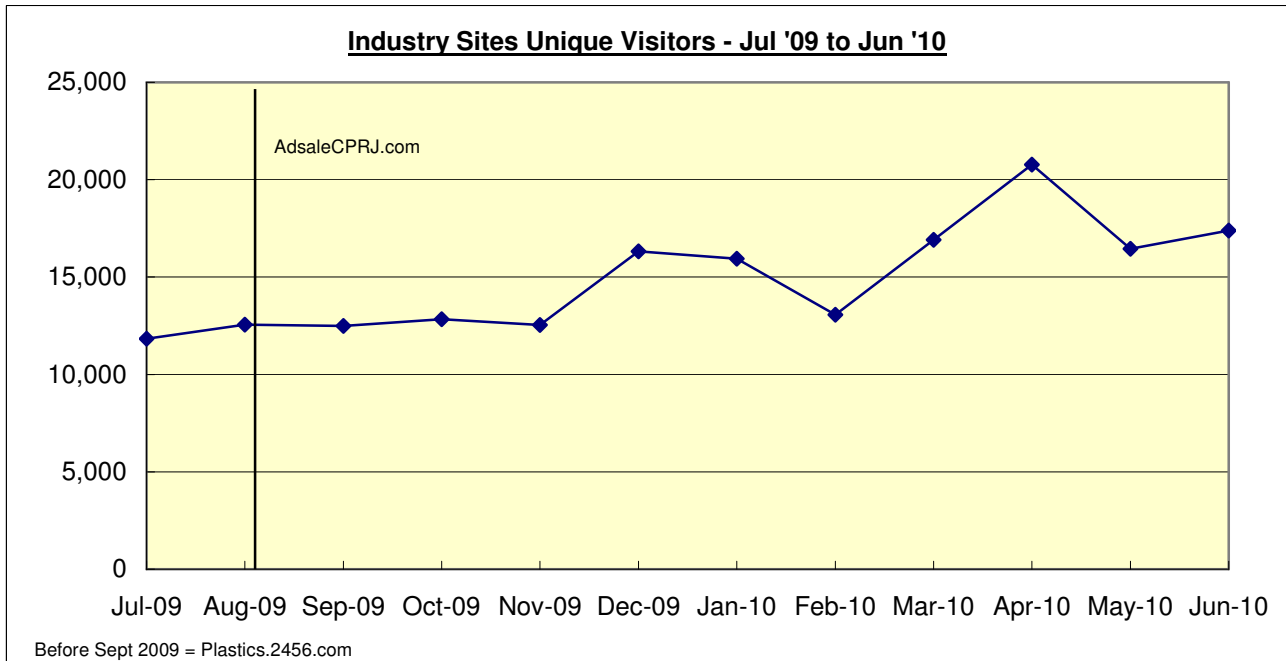

AdsaleCPRJ.com Traffic Report

Page-View

- Monthly average: 1,118,661
- Highest month: 2,556,556

Unique Visitors

- Monthly average: 14,928
- Highest month: 20,774

(Remarks: Information from WebTrends report of 30/06/2010)