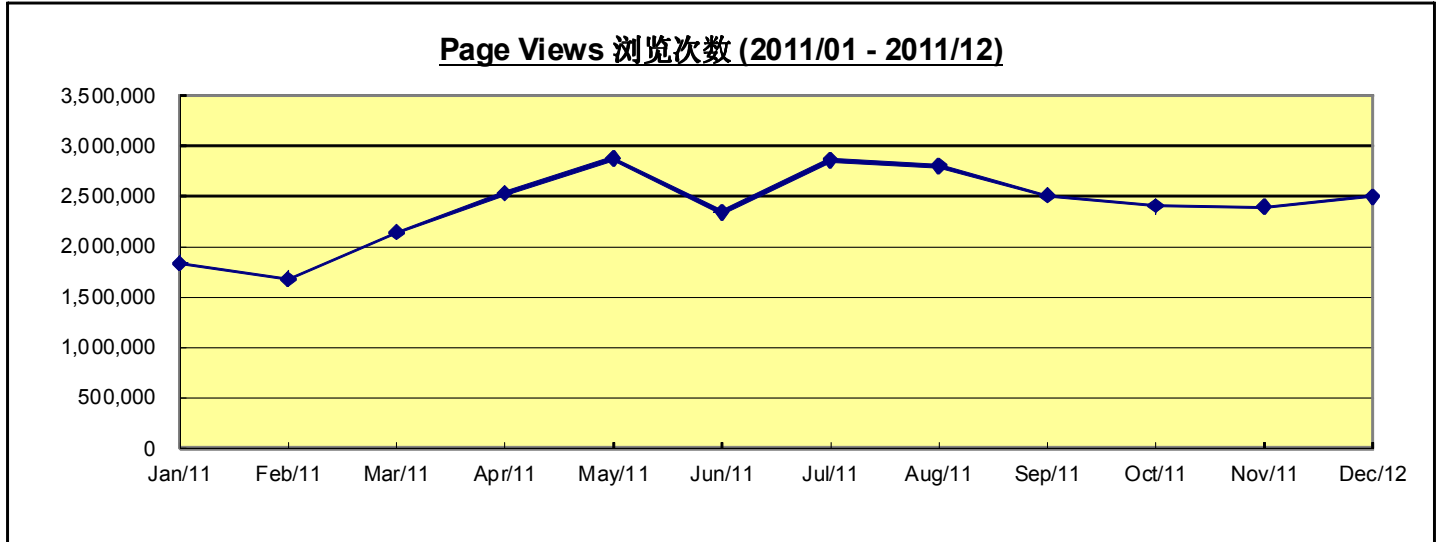

[www.AdsaleCPRJ.com](http://www.AdsaleCPRJ.com)

**Traffic Report 浏览量报告**

**Page-View 浏览次数**

- Monthly average 每月平均: 2,406,173
- Highest month 单月最高: 2,876,686

**Unique Visitors 浏览人数**

- Monthly average 每月平均: 27,676
- Highest month 单月最高: 35,437

Source 数据来源: WebTrends