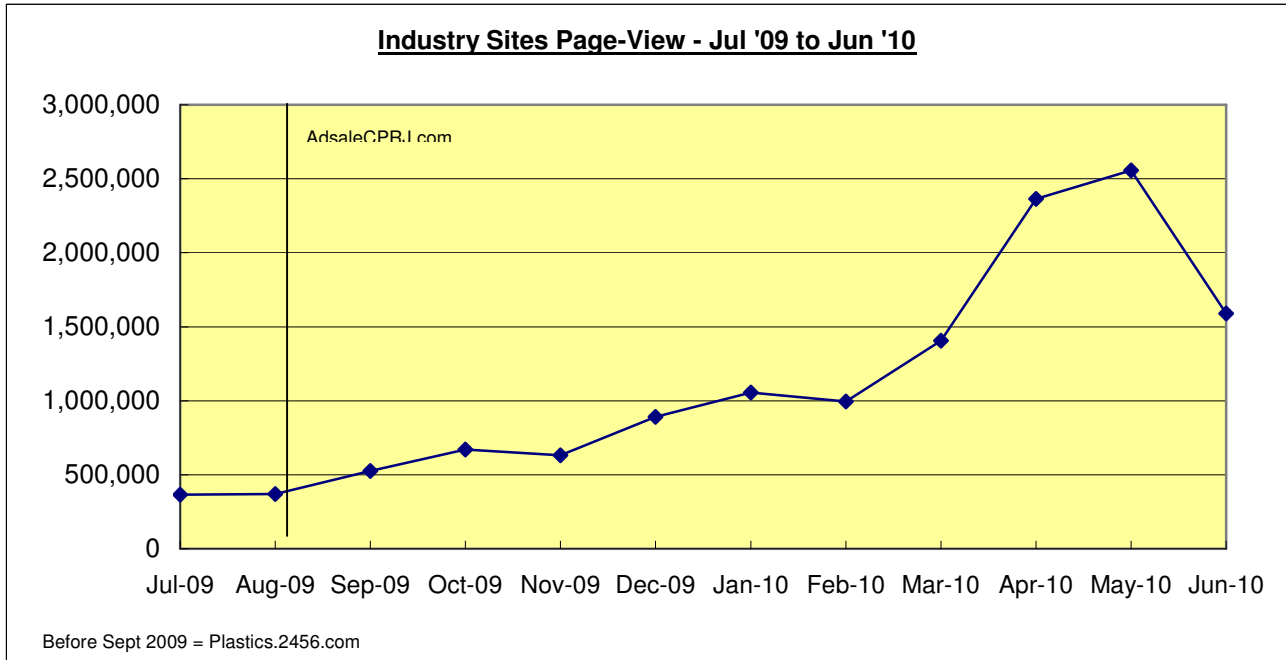

AdsaleCPRJ.com Traffic Report

Page-View

- Monthly average: 1,118,661
- Highest month: 2,556,556

Unique Visitors

- Monthly average: 14,928
- Highest month: 20,774

(Remarks: Information from WebTrends report of 30/06/2010)