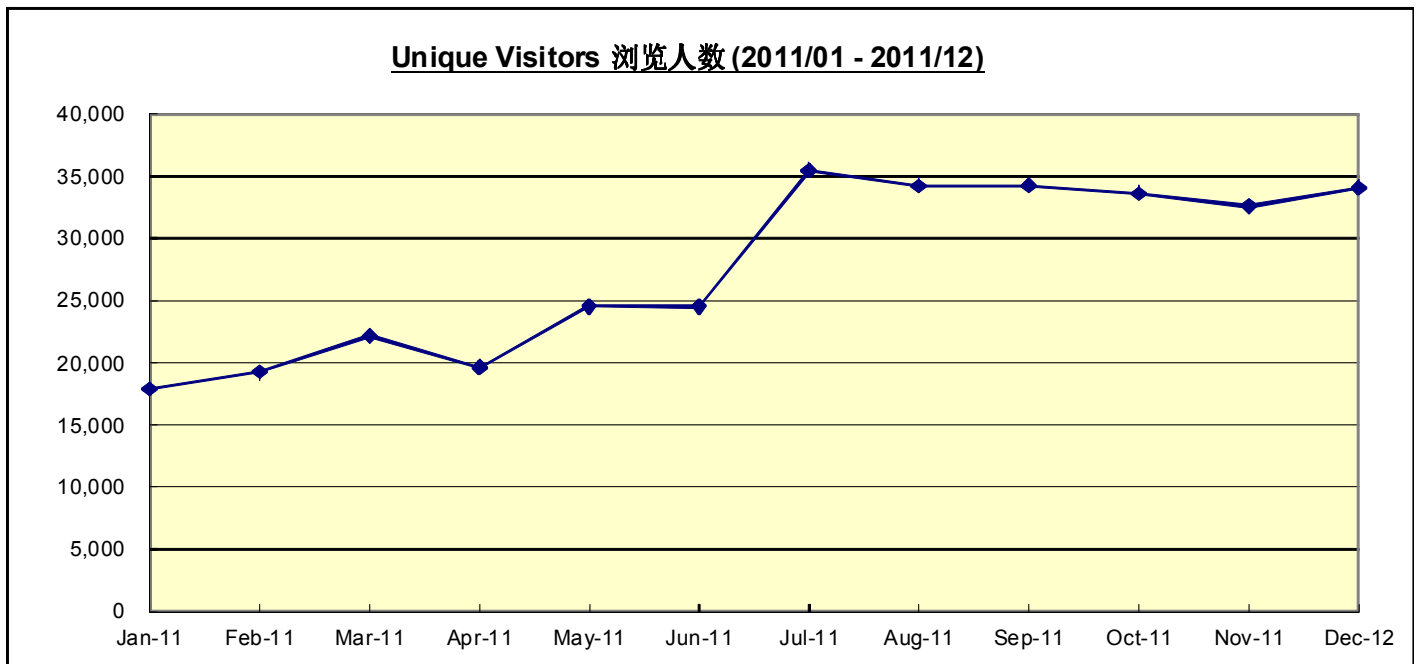

[www.AdsaleCPRJ.com](http://www.AdsaleCPRJ.com)

**Traffic Report 浏览量报告**

**Page-View 浏览次数**

- Monthly average 每月平均: 2,406,173
- Highest month 单月最高: 2,876,686

**Unique Visitors 浏览人数**

- Monthly average 每月平均: 27,676
- Highest month 单月最高: 35,437

Source 数据来源: WebTrends