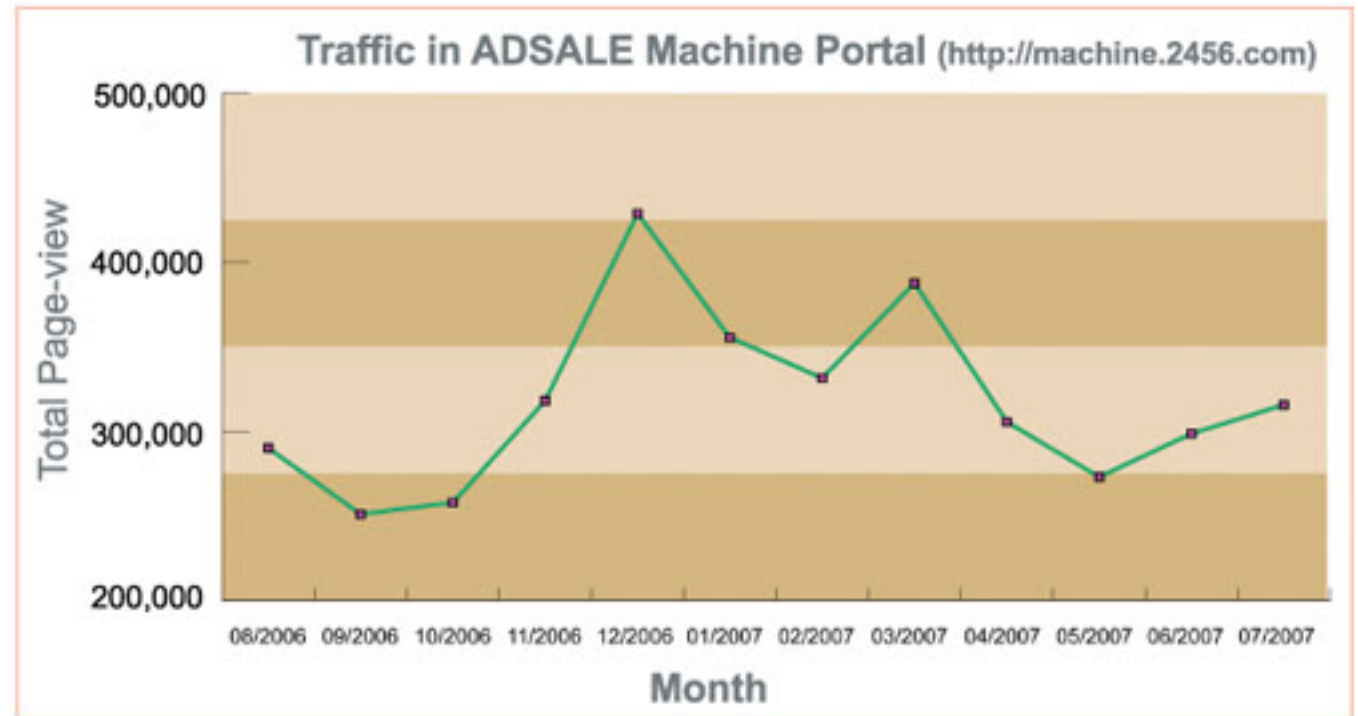

420,000 monthly page-view in ADSALE Machine Portal which widening business opportunities in machine industry

ADSALE Machine Portal (<http://machine.2456.com>) is the trade news platform for Chinese and overseas machinery players with **420,000** monthly page-view and **130,000** registered members in machine industry. Through this platform, suppliers and buyers can grasp the updated news easily in order to formulate the marketing strategies in the vast machinery market and to address the needs of the potential buyers effectively.